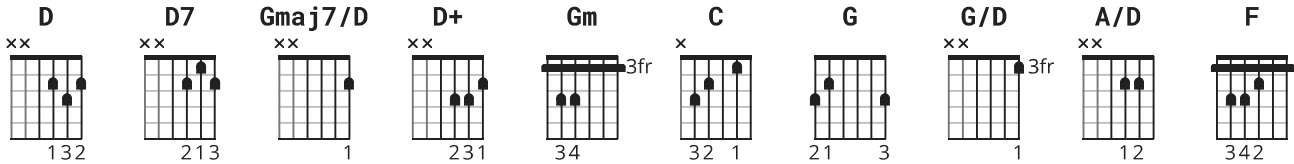

Dear Prudence chords by The Beatles

Difficulty: intermediate

Tuning: E A D G B E

CHORDS

Dear Prudence chords
The Beatles

Note: Gmaj7/D = strum high E 2nd fret

D+ = high E string 2nd fret, G string 3rd fret, B string 3rd fret